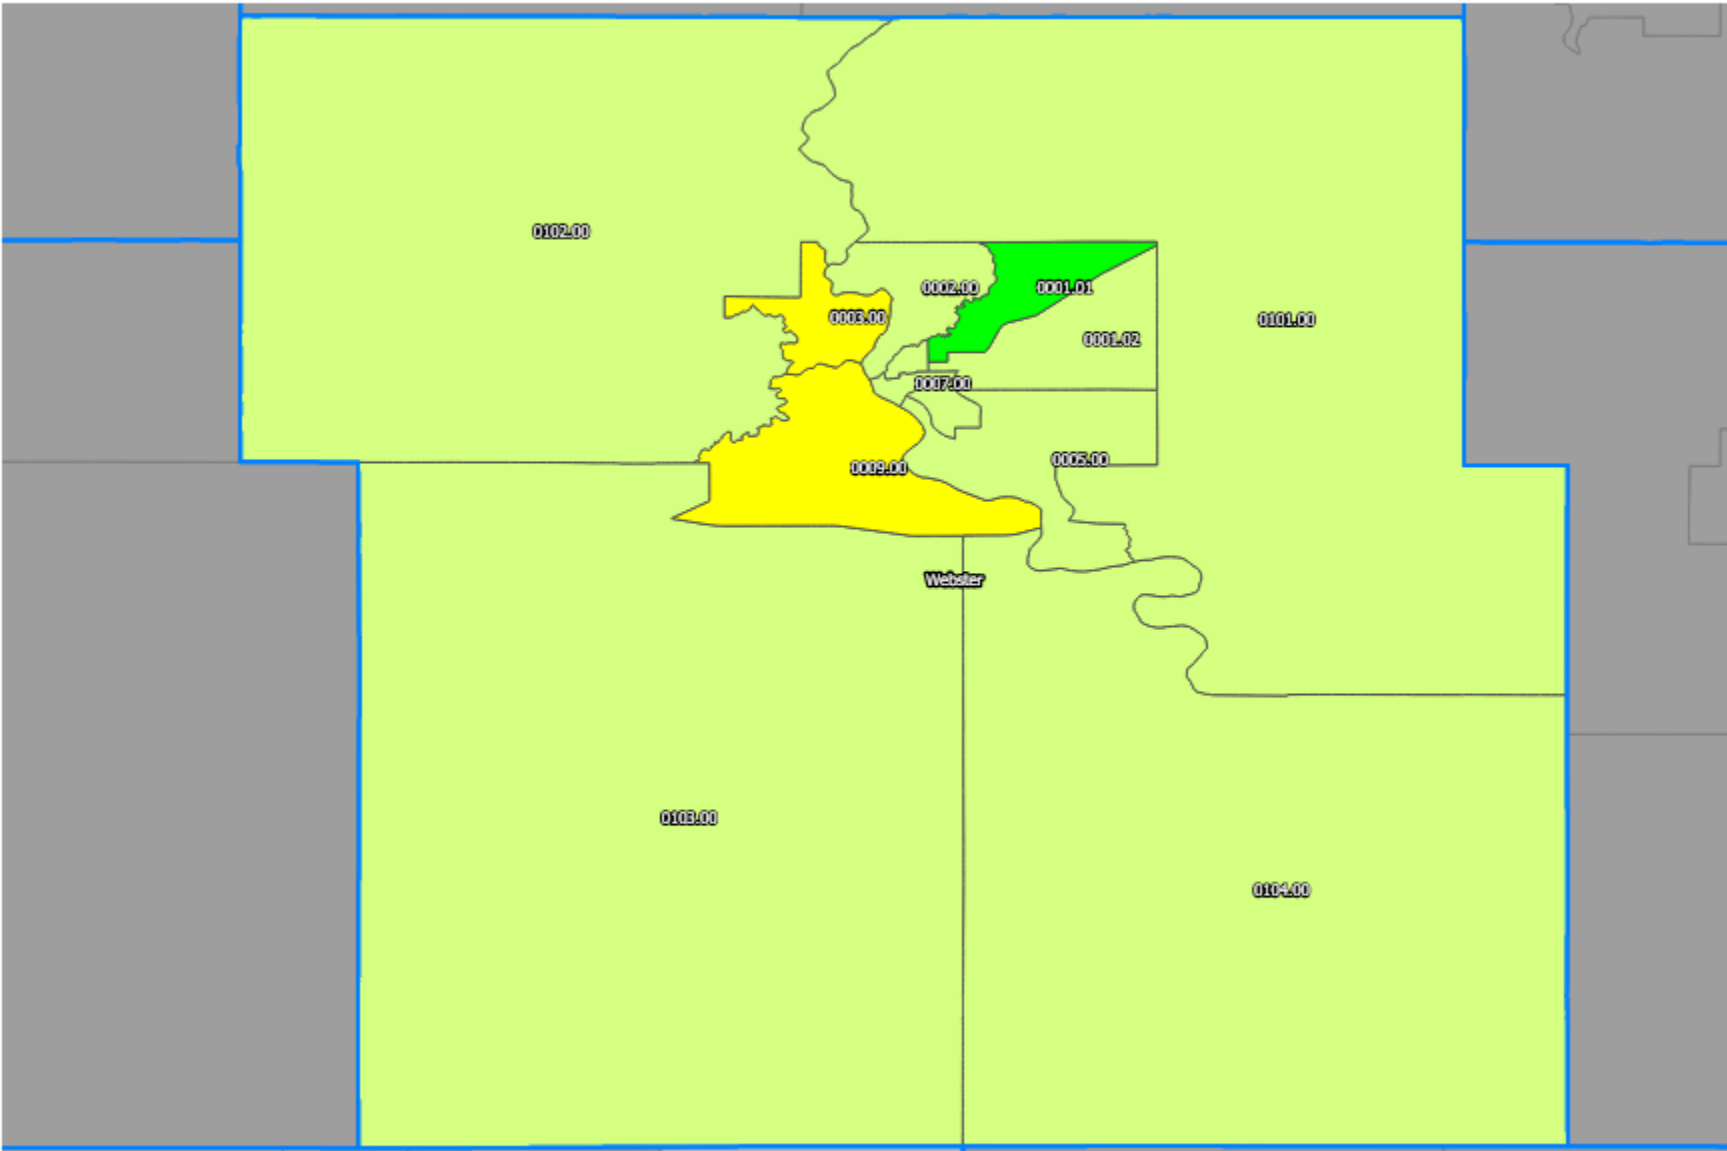

Webster County Iowa, 2025

Map Legend

-  Cities > 499,999
-  Cities 200,000-499,999
-  Cities 100,000-199,999
-  Cities 50,000-99,999
-  Cities 25,000-49,999

 Interstate Highways

 Counties

 States

Census Tracts (Inside) - Tract Income ...

-  0 - Income Not Available
-  1 - Low Income
-  2 - Moderate Income
-  3 - Middle Income
-  4 - Upper Income

Census Tracts (Outside) - Tract Income ...

-  0 - Income Not Available
-  1 - Low Income
-  2 - Moderate Income
-  3 - Middle Income
-  4 - Upper Income